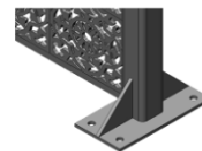

ARTISAN
PANELS INC
FACTORY & SHOWROOM

4900 E. Hunter Ave.
Anaheim, CA 92807
(714) 351-3234
sales@artisanpanels.com
www.artisanpanels.com
Instagram: /artisanpanels
Facebook: /artisanpanels

233 - Soccer

% Openness:	30.30 %
Largest Opening:	Ø 3.530"
Smallest Opening:	Ø 0.140"
Border Dimension:	1.000" In.
Panel Size:	Any, up to 72"x144"
Scalable:	Yes
Thickness:	1/16", 1/8", 3/16", 1/4", 3/8" & 1/2"
Material Options:	Aluminum, Steel & Corten.
Color Options:	Any RAL or specialty finish available.
Mounting Options:	See below.

Mounting Options:

1/4" mounting holes around edge of panel

1/4" countersunk mounting holes around edge of panel

Cap head standoffs

Bolt on angle tabs

Welded square tube frame with floor mounts

Welded square tube frame with pedestal mounts

Hidden standoffs with tab mounts

Welded on angle tabs

Welded square tube frame with extended tubes for concrete inset

Welded square tube frame

Welded square tube frame slanted awning

Cantilever awning