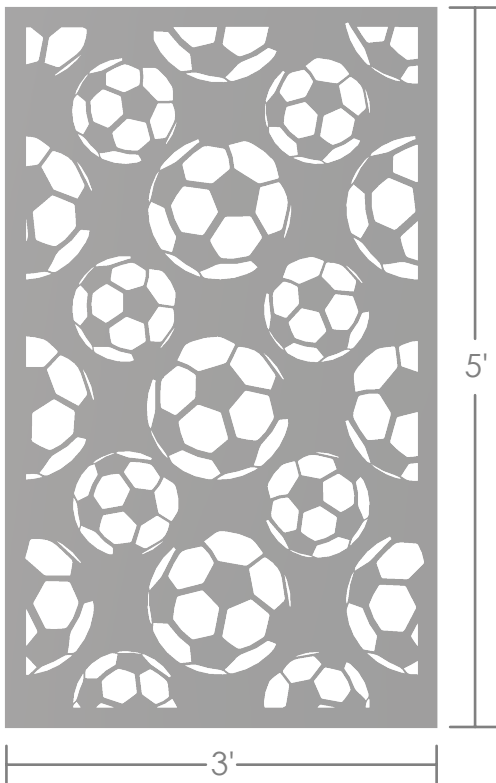

ARTISAN
PANELS INC
FACTORY & SHOWROOM

4900 E. Hunter Ave.
Anaheim, CA 92807
(714) 351-3234
sales@artisanpanels.com
www.artisanpanels.com
Instagram: /artisanpanels
Facebook: /artisanpanels

233 - Soccer

% Openness:	30.30 %
Largest Opening:	Ø 3.530"
Smallest Opening:	Ø 0.140"
Border Dimension:	1.000" In.
Panel Size:	Any, up to 72"x144"
Scalable:	Yes
Thickness:	1/16", 1/8", 3/16", 1/4", 3/8" & 1/2"
Material Options:	Aluminum, Steel & Corten.
Color Options:	Any RAL or specialty finish available.
Mounting Options:	See below.

Mounting Options:

1/4" mounting holes around edge of panel

1/4" countersunk mounting holes around edge of panel

Cap head standoffs

Bolt on angle tabs

Welded square tube frame with floor mounts

Welded square tube frame with pedestal mounts

Hidden standoffs with tab mounts

Welded on angle tabs

Welded square tube frame with extended tubes for concrete inset

Welded square tube frame

Welded square tube frame slanted awning

Cantilever awning