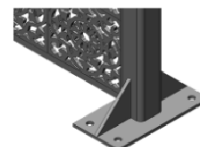

% Openness:	16.28 %
Largest Opening:	Ø 5.000"
Smallest Opening:	Ø .100"
Border Dimension:	- N/A -
Panel Size:	Any, up to 72"x144"
Scalable:	Yes
Thickness:	1/16", 1/8", 3/16", 1/4", 3/8" & 1/2"
Material Options:	Aluminum, Steel & Corten.
Color Options:	Any RAL or specialty finish available.
Mounting Options:	See below.

Mounting Options:

1/4" mounting holes around edge of panel

1/4" countersunk mounting holes around edge of panel

Cap head standoffs

Bolt on angle tabs

Welded square tube frame with floor mounts

Welded square tube frame with pedestal mounts

Hidden standoffs with tab mounts

Welded on angle tabs

Welded square tube frame with extended tubes for concrete inset

Welded square tube frame

Welded square tube frame slanted awning

Cantilever awning